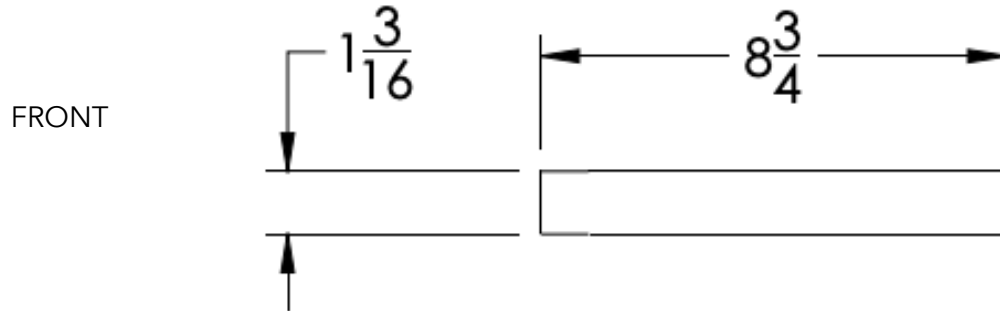

neelnox

LET
THERE
BE **DESIGN.**

FEATURES

- Premium 304 Grade Stainless Steel
- Solid Mount Construction
- Concealed Installation Hardware
- State of the art wall anchors included for installation on Dry wall or Tile

COLLECTION PENINSULAR

TOWEL RING

Model	Product	Finishes Available
PSL-TWR-3R	Towel Ring (Facing Right)	Multiple finishes available. Over 23 finishes to choose from.
PSL-TWR-3L	Towel Ring (Facing Left)	

FINISHES			
	Polished (-P)	Antique Copper (-ACOP)	Polished Gold (-PGLD)
	Brushed (-B)	Polished Brass (-PBRS)	Brushed Copper (-BCOP)
	Brushed Gold (-BGLD)	Matte White (-WHT)	Brushed Rose Gold (-BRGD)
	Matte Black (-BLK)	Brushed Modern Bronze (-BMBRZ)	Brushed Black (-BRBLK)
	Oil Rubbed Bronze (-ORB)	Glossy White (-GWHT)	Polished Black (-PBLK)
	Brushed Brass (-BBRS)	Polished Rose Gold (-PRGD)	Antique Nickel (-ANKL)
	Brushed Bronze (-BBRZ)	Unlacquered Brass (-UBRS)	Black Nickel (-NKBL)
	Antique Brass (-ABRS)	Polished Nickel (-PNKL)	

Dimensions in inches

NOTE: Dimensions subject to change without notice.