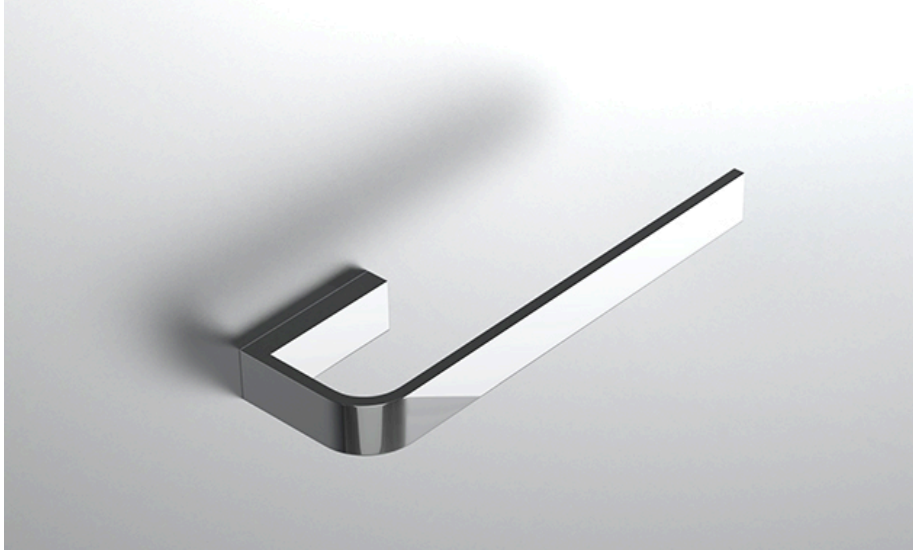

neelnox

LET
THERE
BE **DESIGN.**

FEATURES

- Premium 304 Grade Stainless Steel
- Solid Mount Construction
- Concealed Installation Hardware
- State of the art wall anchors included for installation on Dry wall or Tile

COLLECTION PENINSULAR

TOWEL RING

Model	Product	Finishes Available
PSL-TWR-3R	Towel Ring (Facing Right)	Multiple finishes available. Over 23 finishes to choose from.
PSL-TWR-3L	Towel Ring (Facing Left)	

FINISHES			
	Polished (-P)	Antique Copper (-ACOP)	Polished Gold (-PGLD)
	Brushed (-B)	Polished Brass (-PBRS)	Brushed Copper (-BCOP)
	Brushed Gold (-BGLD)	Matte White (-WHT)	Brushed Rose Gold (-BRGD)
	Matte Black (-BLK)	Brushed Modern Bronze (-BMBRZ)	Brushed Black (-BRBLK)
	Oil Rubbed Bronze (-ORB)	Glossy White (-GWHT)	Polished Black (-PBLK)
	Brushed Brass (-BBRS)	Polished Rose Gold (-PRGD)	Antique Nickel (-ANKL)
	Brushed Bronze (-BBRZ)	Unlacquered Brass (-UBRS)	Black Nickel (-NKBL)
	Antique Brass (-ABRS)	Polished Nickel (-PNKL)	