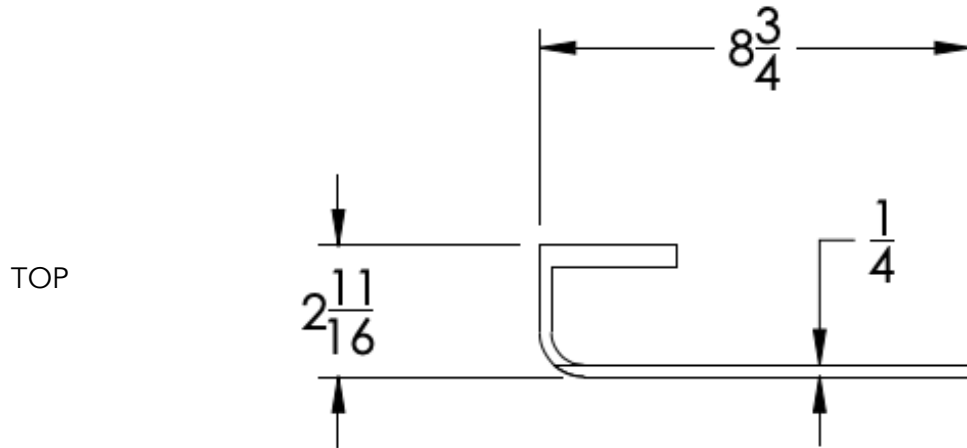

neelnox

LET
THERE
BE **DESIGN.**

FEATURES

- Premium 304 Grade Stainless Steel
- Solid Mount Construction
- Concealed Installation Hardware
- State of the art wall anchors included for installation on Dry wall or Tile

Dimensions in inches

NOTE: Dimensions subject to change without notice.