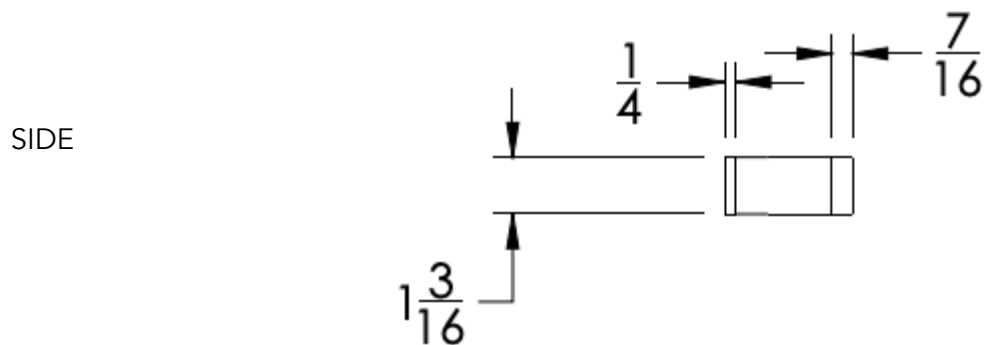

Dimensions in inches

NOTE: Dimensions subject to change without notice.